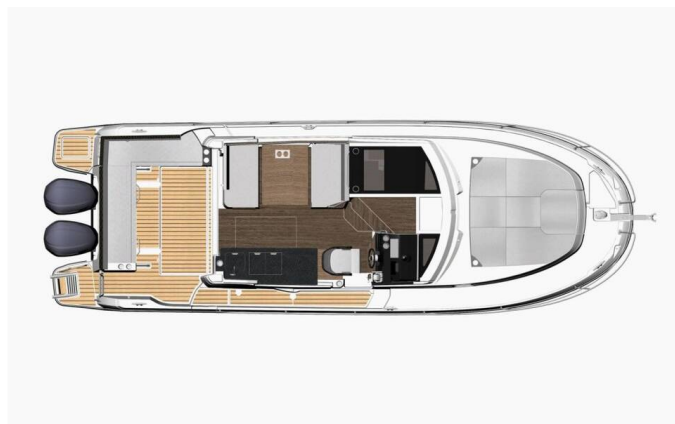

MERRY FISHER 1095

Luise (2024)

Motor boat Merry Fisher 1095 Luise, built in 2024 is anchored in the Marina Tehnomont Veruda, Pula, Istra, Croatia. It has 3 cabins, can accommodate 6 + 2 people and has 1 toilets. Bed linen and kitchen equipment are included in the price.

Luise

Production year

2024

Length

34 ft

Cabins

3

Berths

6 + 2

Max Persons

8

WC

1

Engine

2 x 300 HP

Fuel tank