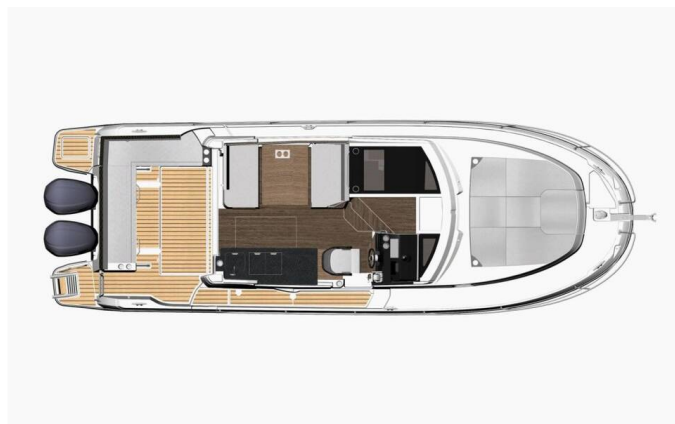

# MERRY FISHER 1095

Luise (2024)

Motor boat Merry Fisher 1095 Luise, built in 2024 is anchored in the Marina Tehnomont Veruda, Pula, Istra, Croatia. It has 3 cabins, can accommodate 6 + 2 people and has 1 toilets. Bed linen and kitchen equipment are included in the price.

**Luise**

Production year

**2024**

Length

**34 ft**

Cabins

**3**

Berths

**6 + 2**

Max Persons

**8**

WC

**1**

Engine

**2 x 300 HP**

Fuel tank