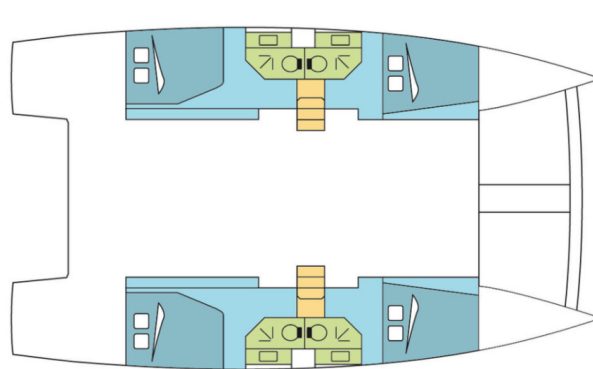

BALI 4.3

CELENO (2017)

Catamaran Bali 4.3 CELENO, built in 2017 is anchored in the Whitsundays, Airlie Beach, Coral Sea Marina, Whitsunday Region of Queensland, Australia and Oceania. It has 4 cabins, can accommodate 8 + 2 people and has 4 toilets. Bed linen and kitchen equipment are included in the price.