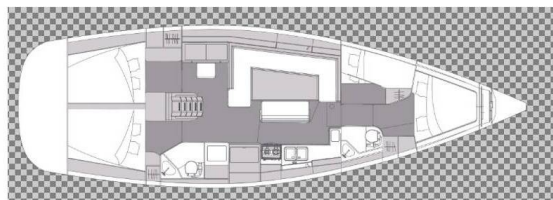

# ELAN IMPRESSION 45.1

Sting (2020)

Sailing yacht **Elan Impression 45.1 Sting**, built in **2020** is anchored in the **Marina Tehnomont Veruda, Pula, Istra, Croatia**. It has **4 cabins**, can accommodate **8 + 2 people** and has **2 toilets**. Bed linen and kitchen equipment are included in the price.