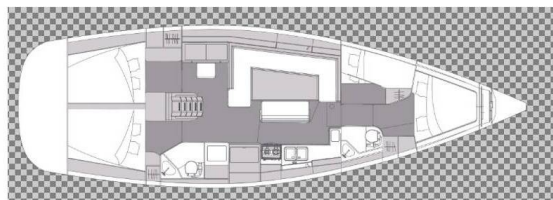

ELAN IMPRESSION 45.1

Sting (2020)

Sailing yacht **Elan Impression 45.1 Sting**, built in **2020** is anchored in the **Marina Tehnomont Veruda, Pula, Istra, Croatia**. It has **4 cabins**, can accommodate **8 + 2 people** and has **2 toilets**. Bed linen and kitchen equipment are included in the price.

Sting

Production year

2020

Length

44 ft

Cabins

4

Berths