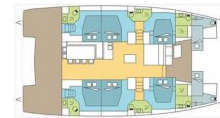

BALI 5.4

Italy (2025)

Catamaran Bali 5.4 Italy, built in 2025 is anchored in the Salerno, Marina d'Arechi, Campania, Italy. It has 6 + 2 cabins, can accommodate 12 + 2 people and has 6 + 2 toilets. Bed linen and kitchen equipment are included in the price.