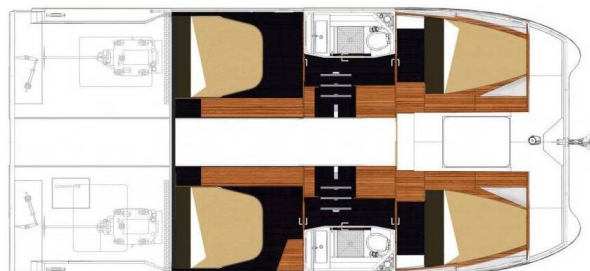

# FOUNTAIN PAJOT MY 37

Mare Tortuga (2018)

Power catamaran Fountaine Pajot MY 37 Mare Tortuga, built in 2018 is anchored in the Pula, ACI Marina Pomer, Istra, Croatia. It has 4 cabins, can accommodate 8 people and has 2 toilets. Bed linen and kitchen equipment are included in the price.