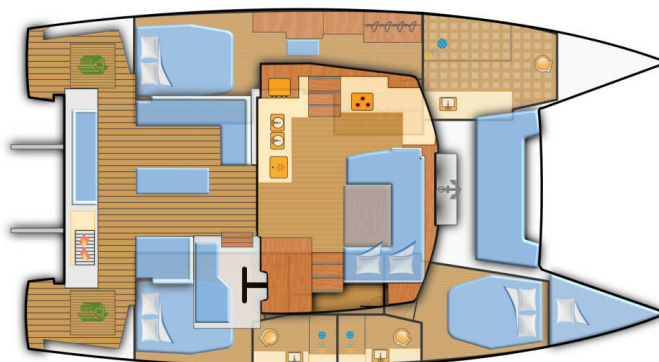

FOUNTAIN PAJOT ELBA 45

Yara (2025)

Catamaran Fountaine Pajot Elba 45 Yara, built in 2025 is anchored in the **Mallorca, Can Pastilla, Balearic Islands, Spain**. It has **3 + 1 cabins**, can accommodate **6 + 2 + 1 people** and has **3 toilets**. Bed linen and kitchen equipment are included in the price.