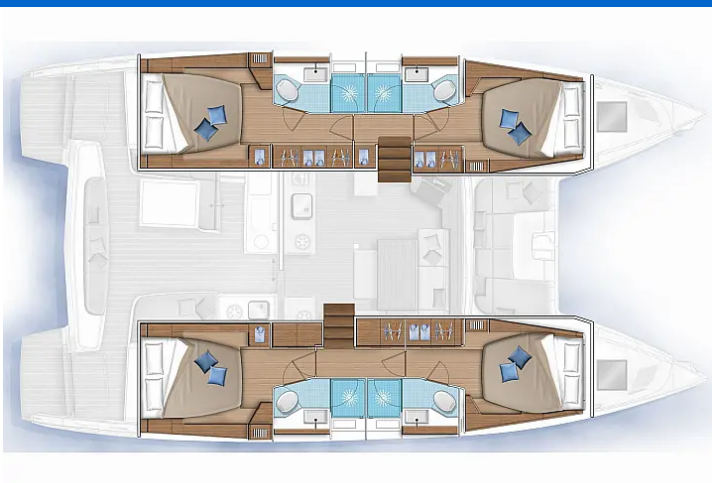

LAGOON 46

Golden Promise (2020)

Catamaran Lagoon 46 Golden Promise, built in 2020 is anchored in the Athens, Alimos marina, Athens area/Saronic/Peloponese, Greece. It has 4 + 2 cabins, can accommodate 8 + 2 people and has 4 + 1 toilets. Bed linen and kitchen equipment are included in the price.

Golden Promise

Production year

2020

Length

46 ft

Cabins

4 + 2

Berths