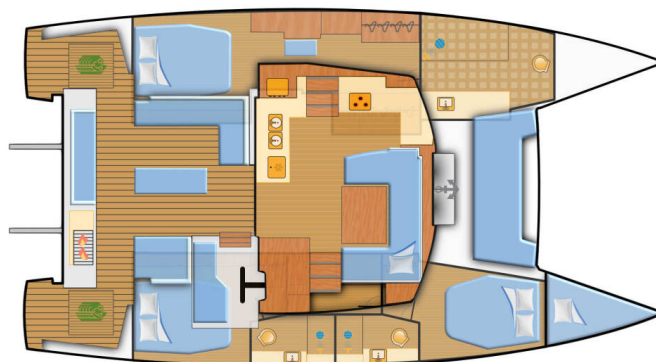

FOUNTAIN PAJOT ELBA 45

Seensucht (2024)

Catamaran Fountaine Pajot Elba 45 Seensucht, built in 2024 is anchored in the Marina Tehnomont Veruda, Pula, Istra, Croatia. It has **3 + 1 cabins**, can accommodate **6 + 1 + 1 people** and has **3 toilets**. Bed linen and kitchen equipment are included in the price.

YACHT SPECIFICATIONS

Yacht Base

Marina Tehnomont Veruda, Pula, Croatia

Yacht ID

9645

Brands

Fountaine Pajot

Yacht name

Seensucht

Production year

2024

Length

44 ft

Cabins

3 + 1

Berths

6 + 1 + 1

Max Persons

7

WC

3

Engine

2 x 49 HP

Fuel tank

470 l

WEBSITE

www.plujeme.cz

PHONE

+420 720 755 085

MOBILE

+420 777 170 276

E-MAIL

info@plujeme.cz

PLUJEME RÁDI S.R.O.

Dlouhá 730/35, 11000 Praha 1 – Staré Město, Czech Republic