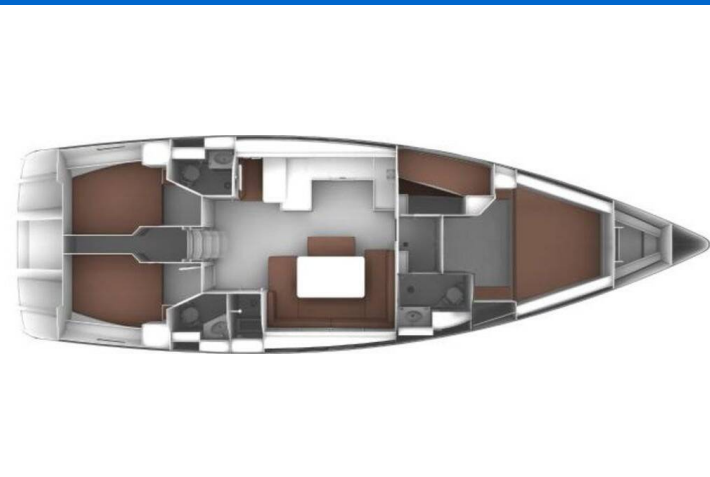

BAVARIA CRUISER 46 STYLE

Lyra (2025)

Sailing yacht Bavaria Cruiser 46 Style Lyra, built in 2025 is anchored in the **Trogir, Marina Trogir (ex.SCT), Split region, Croatia**. It has **4 cabins**, can accommodate **8 + 1 people** and has **3 toilets**. Bed linen and kitchen equipment are included in the price.