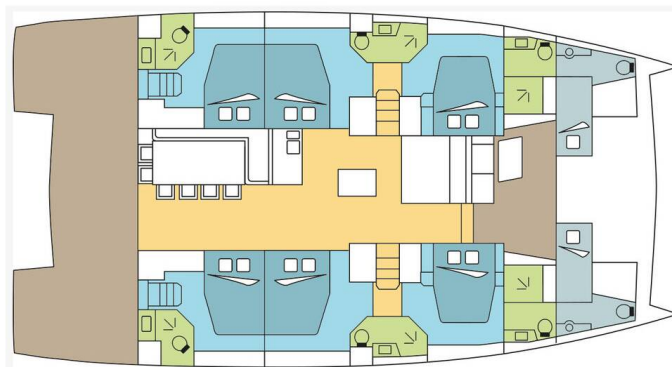

BALI 5.4

DREAM PANGA (2024)

Catamaran Bali 5.4 DREAM PANGA, built in 2024 is anchored in the **Martinique, Le Marin, Martinique, Caribbean**. It has **6 + 2 cabins**, can accommodate **12 + 2 people** and has **6 + 2 toilets**. Bed linen and kitchen equipment are included in the price.