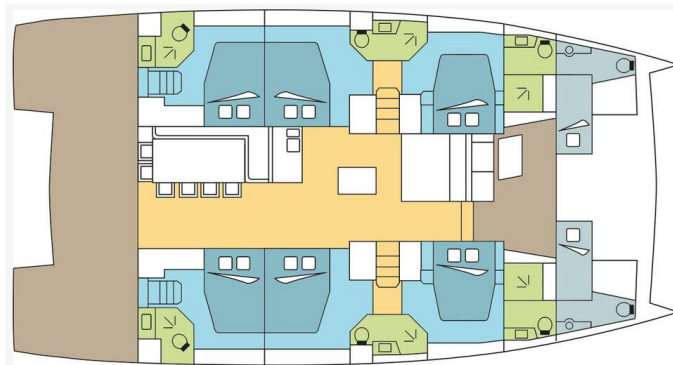

BALI 5.4

DREAM PANGA (2024)

Catamaran Bali 5.4 DREAM PANGA, built in 2024 is anchored in the **Martinique, Le Marin, Martinique, Caribbean**. It has **6 + 2 cabins**, can accommodate **12 + 2 people** and has **6 + 2 toilets**. Bed linen and kitchen equipment are included in the price.