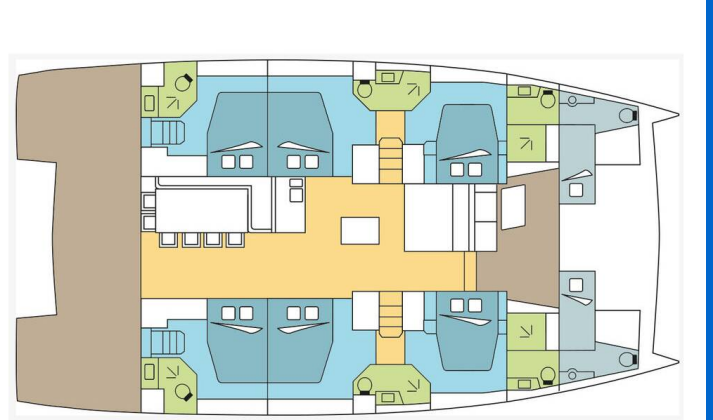

BALI 5.4

DREAM SALINES (2024)

Catamaran Bali 5.4 DREAM SALINES, built in 2024 is anchored in the **Martinique, Le Marin, Martinique, Caribbean**. It has **6 + 2 cabins**, can accommodate **12 + 2 people** and has **6 + 2 toilets**. Bed linen and kitchen equipment are included in the price.

DREAM SALINES

Production year

2024

Length

55 ft

Cabins

6 + 2

Berths