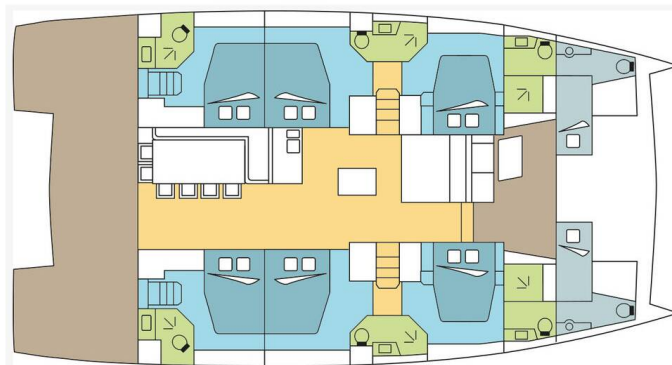

BALI 5.4

DREAM SALINES (2024)

Catamaran Bali 5.4 DREAM SALINES, built in 2024 is anchored in the **Martinique, Le Marin, Martinique, Caribbean**. It has **6 + 2 cabins**, can accommodate **12 + 2 people** and has **6 + 2 toilets**. Bed linen and kitchen equipment are included in the price.