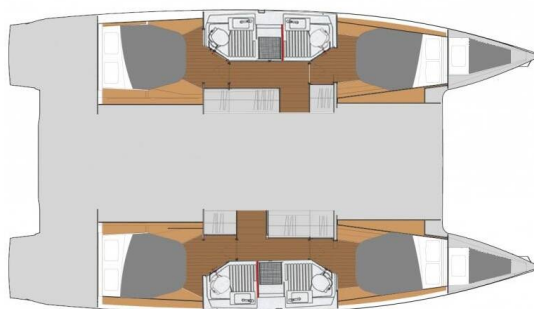

FOUNTAIN PAJOT ASTREA 42

Felis (2025)

Catamaran Fountaine Pajot Astrea 42 Felis, built in 2025 is anchored in the Marina Hramina, Murter, Šibenik region, Croatia. It has 4 + 2 cabins, can accommodate 8 + 1 + 2 people and has 4 toilets. Bed linen and kitchen equipment are included in the price.

YACHT SPECIFICATIONS

Yacht Base

Marina Hramina, Murter, Croatia

Yacht ID

9521

Brands

Fountaine Pajot

Yacht name

Felis

Production year

2025

Length

41 ft

Cabins

4 + 2

Berths

8 + 1 + 2

Max Persons

11

WC

4

Engine

2 x 50 HP

Fuel tank

470 l

WEBSITE

www.plujeme.cz

PHONE

+420 720 755 085

MOBILE

+420 777 170 276

E-MAIL

info@plujeme.cz

PLUJEME RÁDI S.R.O.

Dlouhá 730/35, 11000 Praha 1 – Staré Město, Czech Republic