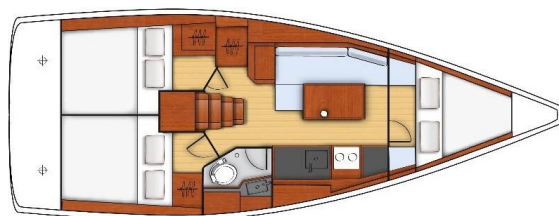

OCEANIS 35

Mare Animi (2016)

Sailing yacht Oceanis 35 Mare Animi, built in 2016 is anchored in the Pula, ACI Marina Pomer, Istra, Croatia. It has 3 cabins, can accommodate 6 + 2 people and has 1 toilets. Bed linen and kitchen equipment are included in the price.

Mare Animi

Production year

2016

Length

34 ft

Cabins

3

Berths