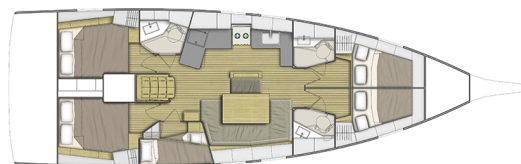

OCEANIS 46.1

Pura Vida (2023)

Sailing yacht Oceanis 46.1 Pura Vida, built in 2023 is anchored in the Pula, ACI Marina Pomer, Istra, Croatia. It has 5 cabins, can accommodate 10 + 2 people and has 3 toilets. Bed linen and kitchen equipment are included in the price.