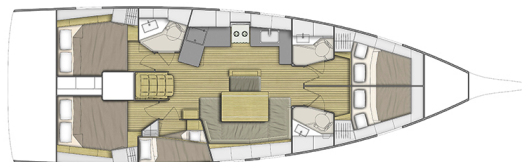

OCEANIS 46.1

Amore di Mare (2022)

Sailing yacht Oceanis 46.1 Amore di Mare, built in 2022 is anchored in the Pula, ACI Marina Pomer, Istra, Croatia. It has 5 cabins, can accommodate 10 + 2 people and has 3 toilets. Bed linen and kitchen equipment are included in the price.