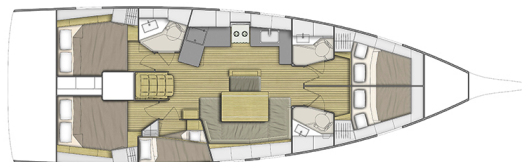

# OCEANIS 46.1

Amore di Mare (2022)

Sailing yacht Oceanis 46.1 Amore di Mare, built in 2022 is anchored in the Pula, ACI Marina Pomer, Istra, Croatia. It has 5 cabins, can accommodate 10 + 2 people and has 3 toilets. Bed linen and kitchen equipment are included in the price.