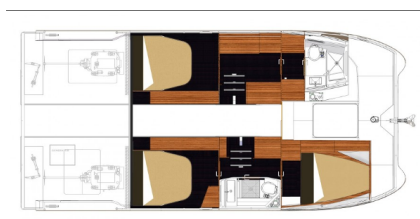

FOUNTAINÉ PAJOT MY 37

Mare Tortuga (2018)

Power catamaran Fountaine Pajot MY 37 Mare Tortuga, built in 2018 is anchored in the Pula, ACI Marina Pomer, Istra, Croatia. It has 4 cabins, can accommodate 8 people and has 2 toilets. Bed linen and kitchen equipment are included in the price.