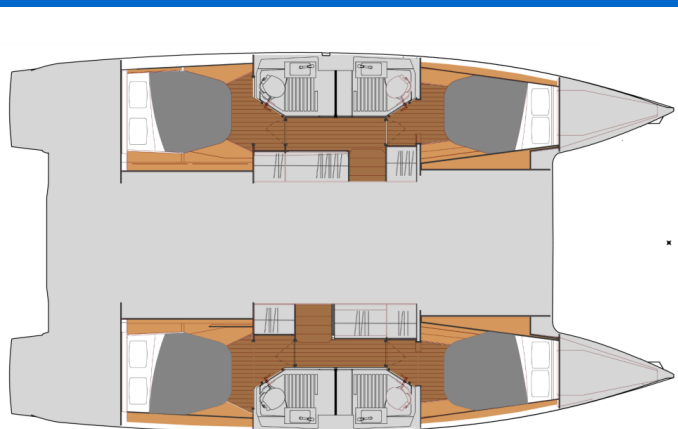

FOUNTAIN PAJOT ASTREA 42

Follow the Sun (2023)

Catamaran Fountaine Pajot Astrea 42 Follow the Sun, built in 2023 is anchored in the Pula, ACI Marina Pomer, Istra, Croatia . It has **4 + 1 cabins**, can accommodate **8 + 2 + 1 people** and has **4 toilets**. Bed linen and kitchen equipment are included in the price.