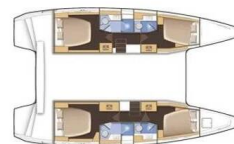

LAGOON 42

Mare Solero (2018)

Catamaran Lagoon 42 Mare Solero, built in 2018 is anchored in the Pula, ACI Marina Pomer, Istra, Croatia. It has 4 + 1 cabins, can accommodate 8 + 2 + 1 people and has 4 toilets. Bed linen and kitchen equipment are included in the price.

Mare Solero

Production year

2018

Length

42 ft

Cabins

4 + 1

Berths