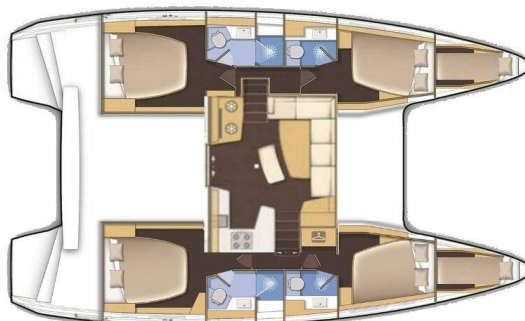

LAGOON 42

Maximus (2017)

Catamaran Lagoon 42 Maximus, built in 2017 is anchored in the Pula, ACI Marina Pomer, Istra, Croatia. It has 4 + 2 cabins, can accommodate 8 + 2 + 2 people and has 4 toilets. Bed linen and kitchen equipment are included in the price.

Maximus

Production year

2017

Length

42 ft

Cabins

4 + 2

Berths