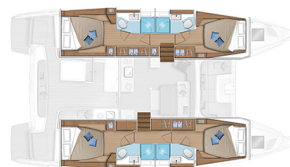

# LAGOON 46

Manta Maris (2023)

Catamaran Lagoon 46 Manta Maris, built in 2023 is anchored in the Pula, ACI Marina Pomer, Istra, Croatia. It has 4 + 2 cabins, can accommodate 8 + 2 + 2 people and has 4 toilets. Bed linen and kitchen equipment are included in the price.

**Manta Maris**

Production year

**2023**

Length

**46 ft**

Cabins

**4 + 2**

Berths