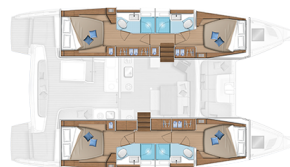

LAGOON 46

Little Havana (2022)

Catamaran Lagoon 46 Little Havana, built in **2022** is anchored in the **Pula, ACI Marina Pomer, Istra, Croatia**. It has **4 + 2 cabins**, can accommodate **8 + 2 + 2 people** and has **4 toilets**. Bed linen and kitchen equipment are included in the price.