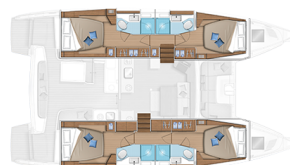

LAGOON 46

Venice Beach (2023)

Catamaran Lagoon 46 Venice Beach, built in 2023 is anchored in the Pula, ACI Marina Pomer, Istra, Croatia. It has 4 + 2 cabins, can accommodate 8 + 2 + 2 people and has 4 toilets. Bed linen and kitchen equipment are included in the price.