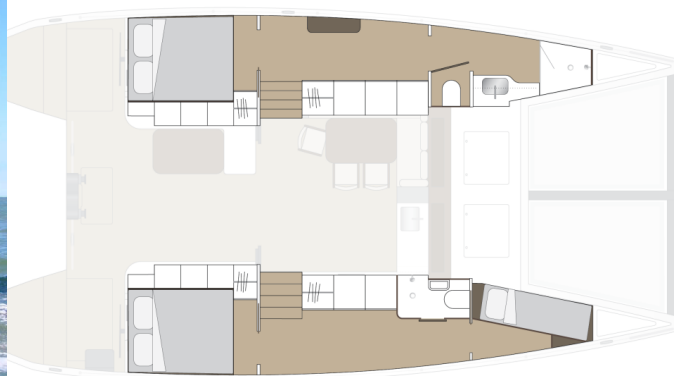

VAAN R4 ELECTRIC

Silence (2025)

Catamaran Vaan R4 Electric Silence, built in 2025 is anchored in the Marina Mandalina, Sibenik, Šibenik region, Croatia. It has 3 cabins, can accommodate 6 + 1 people and has 2 toilets. Bed linen and kitchen equipment are included in the price.

Silence

Production year

2025

Length

42 ft

Cabins

3

Berths