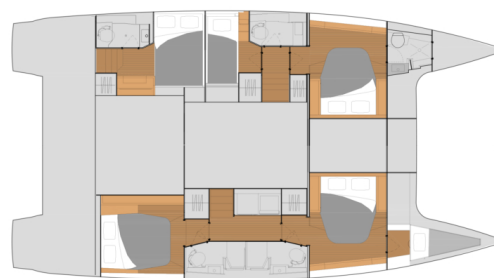

FOUNTAIN PAJOT TANNA 47

Prinz Eugen (2025)

Catamaran Fountaine Pajot Tanna 47 Prinz Eugen, built in 2025 is anchored in the Pula, Marina Polesana, Istra, Croatia. It has 5 + 1 cabins, can accommodate 10 + 1 + 1 people and has 5 + 1 toilets. Bed linen and kitchen equipment are included in the price.

YACHT SPECIFICATIONS

Yacht Base

Pula, Marina Polesana, Croatia

Yacht ID

9460

Brands

Fountaine Pajot

Yacht name

Prinz Eugen

Production year

2025

Length

46 ft

Cabins

5 + 1

Berths

10 + 1 + 1

Max Persons

12

WC

5 + 1

Engine

2 x 60 HP

Fuel tank

940 l

WEBSITE

www.plujeme.cz

PHONE

+420 720 755 085

MOBILE

+420 777 170 276

E-MAIL

info@plujeme.cz

PLUJEME RÁDI S.R.O.

Dlouhá 730/35, 11000 Praha 1 – Staré Město, Czech Republic