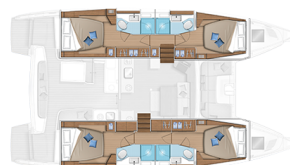

LAGOON 46

Excellence (2020)

Catamaran **Lagoon 46 Excellence**, built in **2020** is anchored in the **Trogir, Marina Trogir (ex.SCT), Split region, Croatia**. It has **4 + 2 cabins**, can accommodate **8 + 1 + 2 people** and has **4 toilets**. Bed linen and kitchen equipment are included in the price.

Excellence

Production year

2020

Length

46 ft

Cabins

4 + 2

Berths