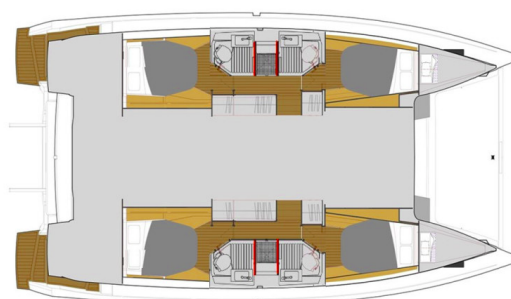

FOUNTAIN PAJOT ASTREA 42

Mojo (2021)

Catamaran Fountaine Pajot Astrea 42 Mojo, built in 2021 is anchored in the **Pula, Marina Polesana, Istra, Croatia**. It has **4 + 2 cabins**, can accommodate **8 people** and has **4 toilets**. Bed linen and kitchen equipment are included in the price.

YACHT SPECIFICATIONS

Yacht Base

Pula, Marina Polesana, Croatia

Yacht ID

9457

Brands

Fountaine Pajot

Yacht name

Mojo

Production year

2021

Length

41 ft

Cabins

4 + 2

Berths

8

Max Persons

10

WC

4

Engine

2 x 50 HP

Fuel tank

470 l

WEBSITE

www.plujeme.cz

PHONE

+420 720 755 085

MOBILE

+420 777 170 276

E-MAIL

info@plujeme.cz

PLUJEME RÁDI S.R.O.

Dlouhá 730/35, 11000 Praha 1 – Staré Město, Czech Republic