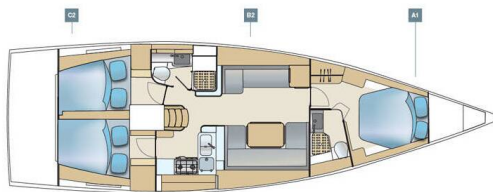

DEHLER 46 SQ

Hugo (2023)

Sailing yacht Dehler 46 SQ Hugo, built in 2023 is anchored in the Marina Tehnomont Veruda, Pula, Istra, Croatia. It has 3 cabins, can accommodate 6 + 2 people and has 2 toilets. Bed linen and kitchen equipment are included in the price.

Hugo

Production year

2023

Length

49 ft

Cabins

3

Berths