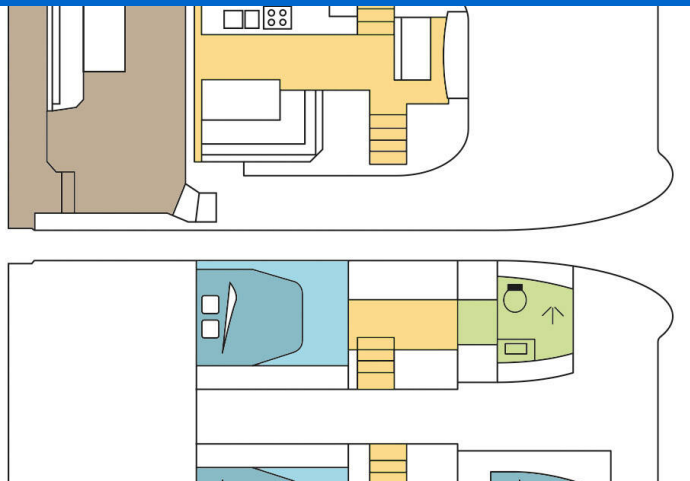

FOUNTAINE PAJOT MY 37

PLUTON_DB (2018)

Power catamaran Fountaine Pajot MY 37 PLUTON_DB, built in 2018 is anchored in the Whitsundays, Airlie Beach, Coral Sea Marina, Whitsunday Region of Queensland, Australia and Oceania. It has 3 cabins, can accommodate 6 people and has 2 toilets. Bed linen and kitchen equipment are included in the price.

PLUTON_DB

Production year

2018

Length

36 ft

Cabins

3

Berths