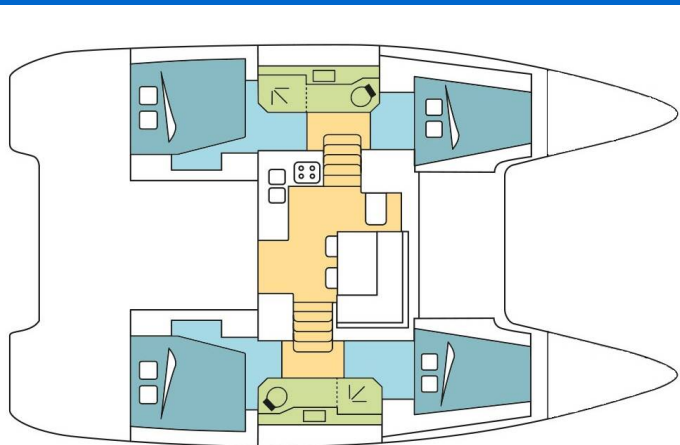

LAGOON 40

LUMIERE (2023)

Catamaran Lagoon 40 LUMIERE, built in 2023 is anchored in the Whitsundays, Airlie Beach, Coral Sea Marina, Whitsunday Region of Queensland, Australia and Oceania. It has 4 cabins, can accommodate 8 people and has 2 toilets. Bed linen and kitchen equipment are included in the price.

LUMIERE

Production year

2023

Length

39 ft

Cabins

4

Berths