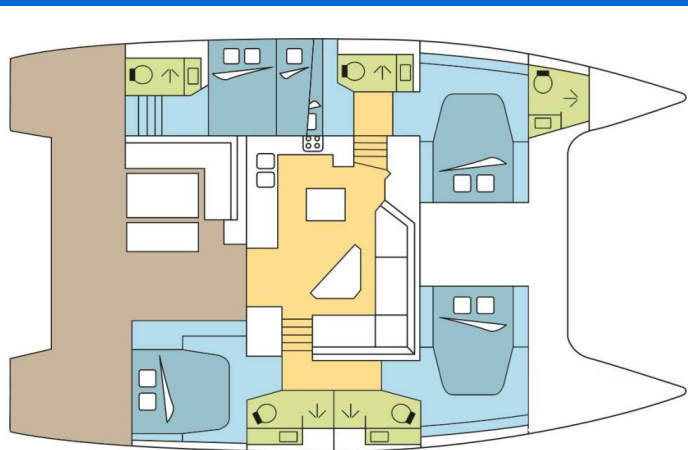

FOUNTAINÉ PAJOT SAONA 47

PURRFECT_DB (2020)

Catamaran Fountaine Pajot Saona 47 PURRFECT_DB, built in 2020 is anchored in the Whitsundays, Airlie Beach, Coral Sea Marina, Whitsunday Region of Queensland, Australia and Oceania. It has 5 cabins, can accommodate 10 + 2 people and has 5 toilets. Bed linen and kitchen equipment are included in the price.