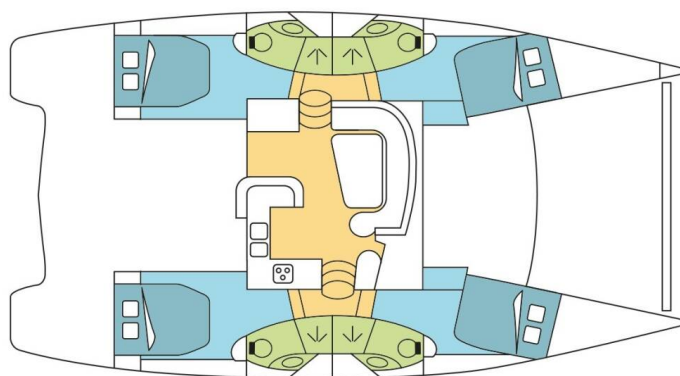

LEOPARD 46

SEADUCTION (2008)

Catamaran Leopard 46 SEADUCTION, built in 2008 is anchored in the **Whitsundays, Airlie Beach, Coral Sea Marina, Whitsunday Region of Queensland, Australia and Oceania**. It has **4 cabins**, can accommodate **8 + 2 people** and has **4 toilets**. Bed linen and kitchen equipment are included in the price.

SEADUCTION

Production year

2008

Length

46 ft

Cabins

4

Berths