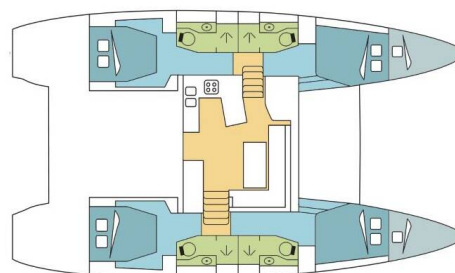

# LAGOON 450 F

STELLA BLU (2019)

Catamaran Lagoon 450 F STELLA BLU, built in 2019 is anchored in the **Grenada, Port Louis Marina, Grenada, Caribbean**. It has **4 + 2 cabins**, can accommodate **8 + 2 + 2 people** and has **4 toilets**. Bed linen and kitchen equipment are included in the price.