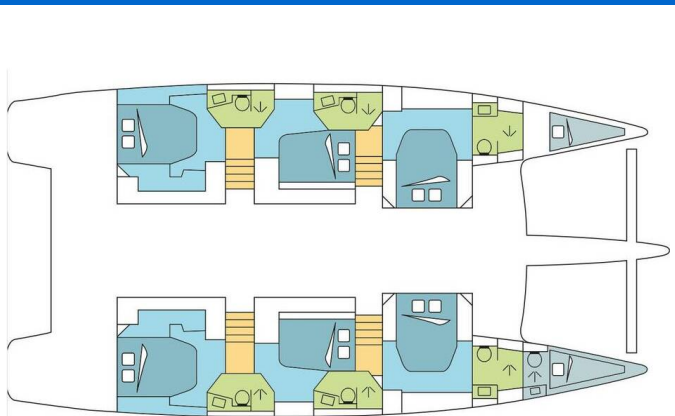

# FOUNTAIN PAJOT IPANEMA 58

DREAM BARADAL (2019)

Catamaran Fountaine Pajot Ipanema 58 DREAM BARADAL, built in 2019 is anchored in the **St. Martin, Marina de L'Anse Marcel, St. Martin, Caribbean**. It has **6 + 2 cabins**, can accommodate **12 + 2 people** and has **6 + 1 toilets**. Bed linen and kitchen equipment are included in the price.

**DREAM BARADAL**

Production year

**2019**

Length

**58 ft**

Cabins

**6 + 2**

Berths