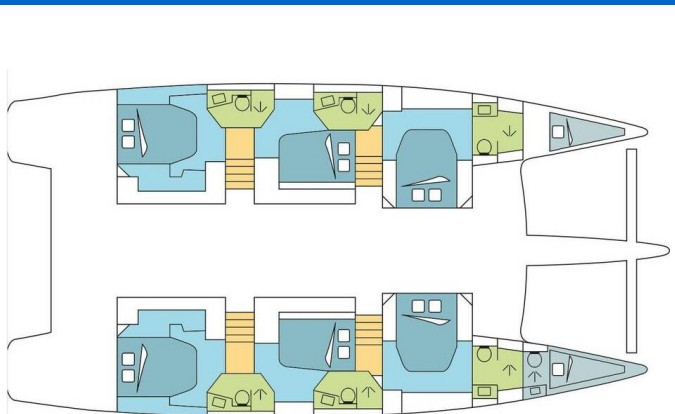

FONTAINE PAJOT IPANEMA 58

DREAM TOBAGO (2018)

Catamaran Fountaine Pajot Ipanema 58 DREAM TOBAGO, built in 2018 is anchored in the BVI, Hodge's Creek Marina, British Virgin Islands, British Virgin Islands. It has 6 + 2 cabins, can accommodate 12 + 2 people and has 6 + 1 toilets. Bed linen and kitchen equipment are included in the price.