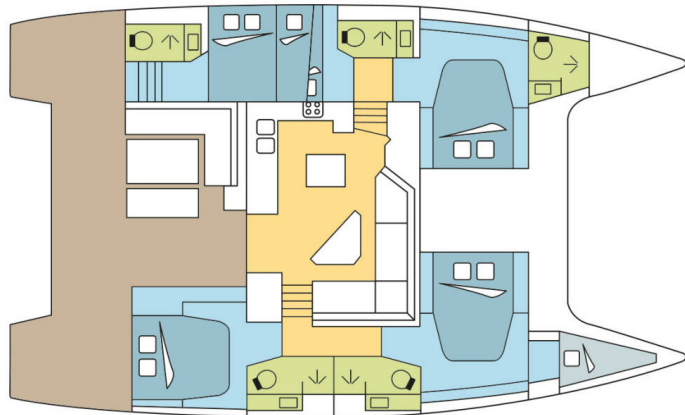

FONTAINE PAJOT SAONA 47 QUINTET

SUPER (2019)

Catamaran Fountaine Pajot Saona 47 Quintet SUPER, built in 2019 is anchored in the Grenada, Port Louis Marina, Grenada, Caribbean. It has 5 + 1 cabins, can accommodate 10 + 2 + 1 people and has 5 toilets. Bed linen and kitchen equipment are included in the price.