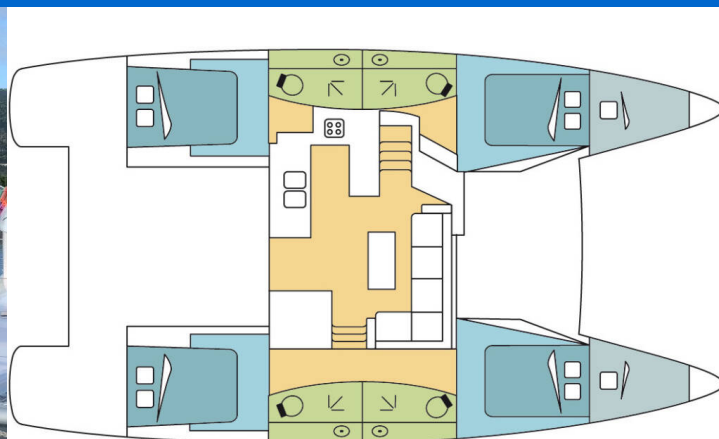

HELIA 44

PALILU (2018)

Catamaran Helia 44 PALILU, built in 2018 is anchored in the Antigua, Jolly Harbour Marina, Antigua, Caribbean. It has 4 + 2 cabins, can accommodate 8 + 2 + 2 people and has 4 toilets. Bed linen and kitchen equipment are included in the price.

PALILU

Production year

2018

Length

44 ft

Cabins

4 + 2

Berths

8 + 2 + 2

Max Persons

12

WC

4

Engine

2 x 60 HP

Fuel tank