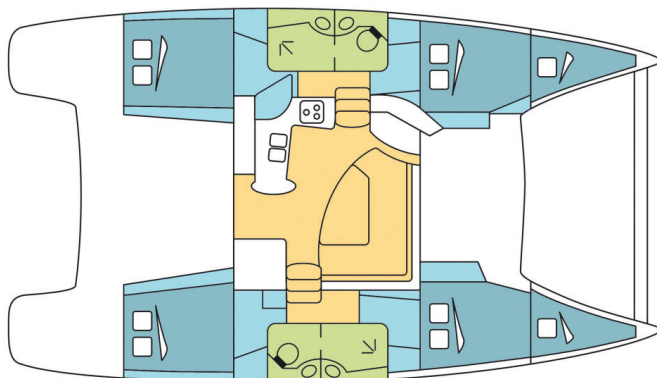

# LIPARI 41

L AVANT (2010)

Catamaran Lipari 41 L AVANT, built in 2010 is anchored in the Whitsundays, Airlie Beach, Coral Sea Marina, Whitsunday Region of Queensland, Australia and Oceania. It has 4 cabins, can accommodate 8 people and has 2 toilets. Bed linen and kitchen equipment are included in the price.