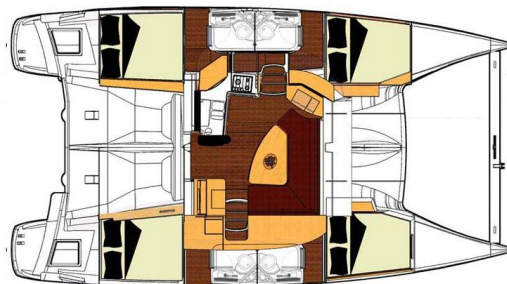

# LIPARI 41

DASHA WAY (2013)

Catamaran Lipari 41 DASHA WAY, built in 2013 is anchored in the Whitsundays, Airlie Beach, Coral Sea Marina, Whitsunday Region of Queensland, Australia and Oceania. It has 4 cabins, can accommodate 8 people and has 4 toilets. Bed linen and kitchen equipment are included in the price.

**DASHA WAY**

Production year

**2013**

Length

**39 ft**

Cabins

**4**

Berths