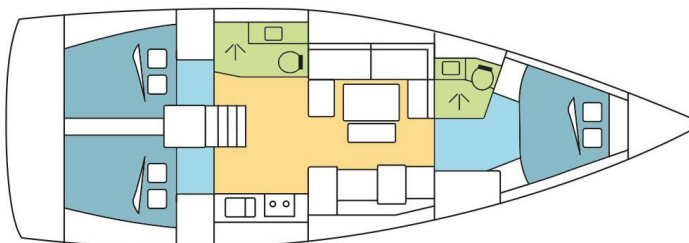

DUFOUR 412 GL

MISS B (2018)

Sailing yacht Dufour 412 GL MISS B, built in 2018 is anchored in the **Whitsundays, Airlie Beach, Coral Sea Marina, Whitsunday Region of Queensland, Australia and Oceania**. It has **3 cabins**, can accommodate **6 people** and has **2 toilets**. Bed linen and kitchen equipment are included in the price.

MISS B

Production year

2018

Length

42 ft

Cabins

3

Berths