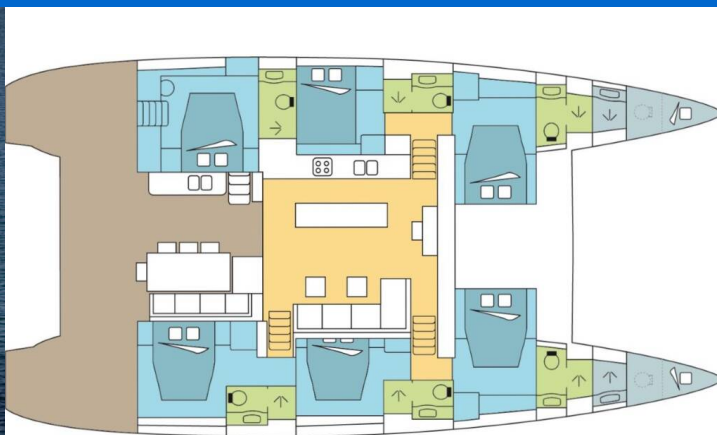

LAGOON 620

DREAM MALLORCA II (2019)

Catamaran Lagoon 620 DREAM MALLORCA II, built in 2019 is anchored in the **Seychelles, Mahe, Mahé, Seychelles**. It has **6 + 2 cabins**, can accommodate **12 + 2 people** and has **6 + 2 toilets**. Bed linen and kitchen equipment are included in the price.