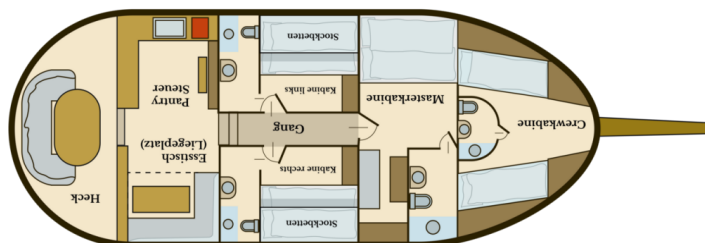

# LARUS

Larus (2008)

**Gulet Larus Larus**, built in **2008** is anchored in the **Marina Pirovac, Šibenik region, Croatia**. It has **3 + 1 cabins**, can accommodate **6 + 2 people** and has **4 toilets**. Bed linen and kitchen equipment are included in the price.

**Larus**

Production year

**2008**

Length

**57 ft**

Cabins

**3 + 1**

Berths