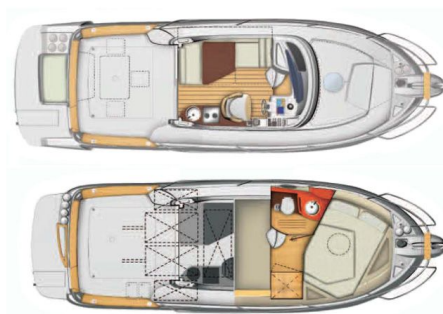

CORAL 30

Scarani (2009)

Motor boat **Coral 30 Scarani**, built in **2009** is anchored in the **Marina Zadar (ex. Tankerkomerc), Zadar region, Croatia**. It has **1 cabins**, can accommodate **2 people** and has **1 toilets**. Bed linen and kitchen equipment are included in the price.

Scarani

Production year

2009

Length

29 ft

Cabins

1

Berths