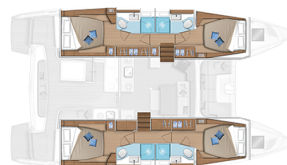

LAGOON 46

Naya (2023)

Catamaran **Lagoon 46 Naya**, built in **2023** is anchored in the **ACI Marina Slano, Dubrovnik region, Croatia**. It has **4 + 2 cabins**, can accommodate **8 + 2 + 2 people** and has **4 toilets**. Bed linen and kitchen equipment are included in the price.