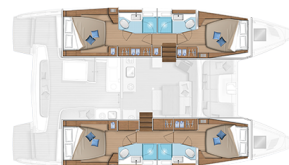

# LAGOON 46

Naya (2023)

Catamaran **Lagoon 46 Naya**, built in **2023** is anchored in the **ACI Marina Slano, Dubrovnik region, Croatia**. It has **4 + 2 cabins**, can accommodate **8 + 2 + 2 people** and has **4 toilets**. Bed linen and kitchen equipment are included in the price.