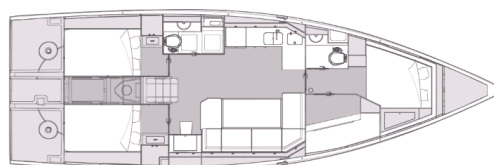

ELAN IMPRESSION 43

Skyline (2023)

Sailing yacht **Elan Impression 43 Skyline**, built in **2023** is anchored in the **ACI Marina Slano, Dubrovnik region, Croatia**. It has **3 cabins**, can accommodate **3 + 2 people** and has **2 toilets**. Bed linen and kitchen equipment are included in the price.

Skyline

Production year

2023

Length

44 ft

Cabins

3

Berths