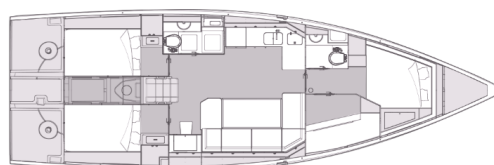

# ELAN IMPRESSION 43

Skyline (2023)

Sailing yacht **Elan Impression 43 Skyline**, built in **2023** is anchored in the **ACI Marina Slano, Dubrovnik region, Croatia**. It has **3 cabins**, can accommodate **3 + 2 people** and has **2 toilets**. Bed linen and kitchen equipment are included in the price.