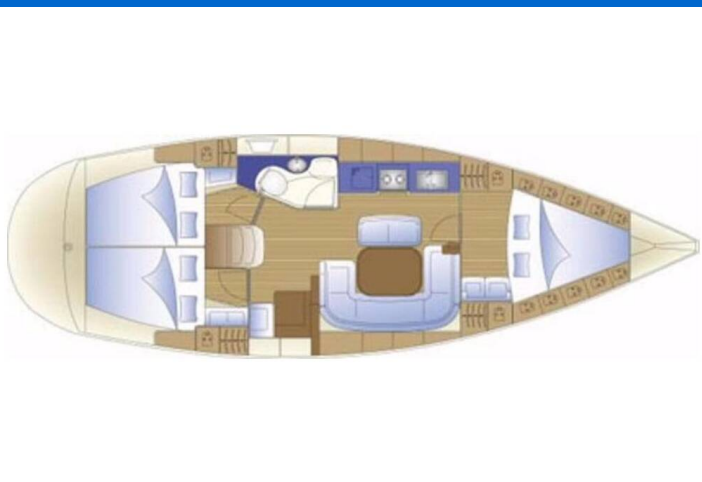

BAVARIA 38

Carry on (2003)

Sailing yacht **Bavaria 38 Carry on**, built in **2003** is anchored in the **Pula, Marina Polesana, Istra, Croatia**. It has **3 cabins**, can accommodate **6 + 1 people** and has **1 toilets**. Bed linen and kitchen equipment are included in the price.