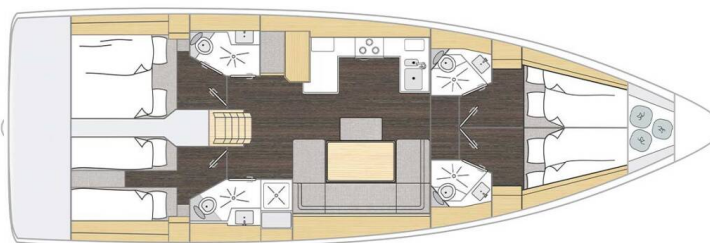

# BAVARIA C46

Freja (2025)

Sailing yacht **Bavaria C46 Freja**, built in **2025** is anchored in the **Marina Tehnomont Veruda, Pula, Istra, Croatia**. It has **4 cabins**, can accommodate **8 + 2 people** and has **4 toilets**. Bed linen and kitchen equipment are included in the price.