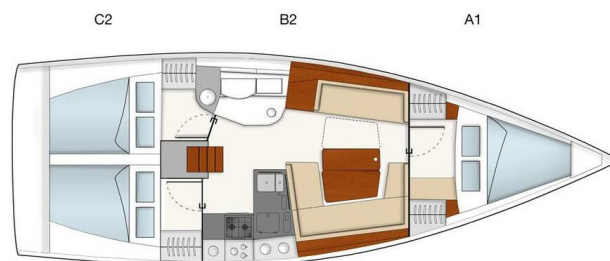

INTERIOR LAYOUT

385