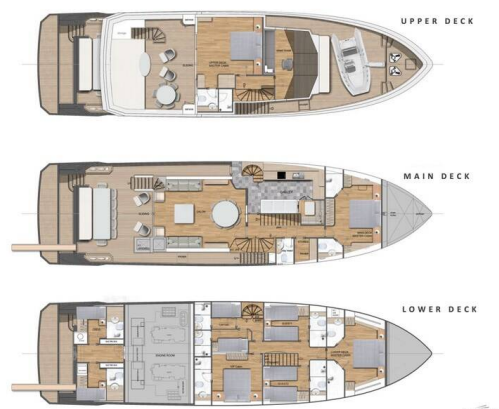

AEGEAN EXPLORER M26

Ukiel (2022)

Luxury Charter **AEGEAN EXPLORER M26 Ukiel**, built in **2022** is anchored in the **Sardinia, Marina di Porto Rotondo, Sardinia, Italy**. It has **8 cabins**, can accommodate **12 people** and has **8 toilets**. Bed linen and kitchen equipment are included in the price.

LAYOUT
AEGEAN 26 M

YACHT SPECIFICATIONS

Yacht Base

**Sardinia, Marina di Porto Rotondo,
Italy**

Yacht ID

8708

Brands

Aegean Yacht

Yacht name

Ukiel

Production year

2022

Length

85 ft

Cabins

8