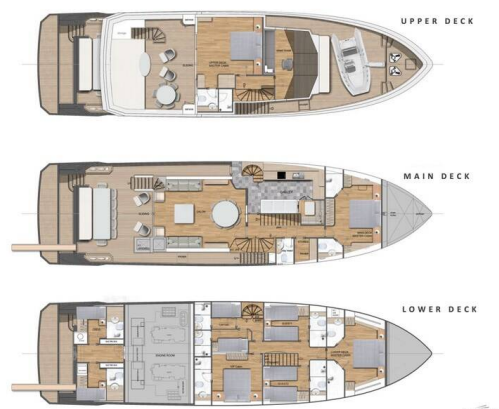

AEGEAN EXPLORER M26

Ukiel (2022)

Luxury Charter **AEGEAN EXPLORER M26 Ukiel**, built in **2022** is anchored in the **Sardinia, Marina di Porto Rotondo, Sardinia, Italy**. It has **8 cabins**, can accommodate **12 people** and has **8 toilets**. Bed linen and kitchen equipment are included in the price.

LAYOUT
AEGEAN 26 M

YACHT SPECIFICATIONS

Yacht Base

Sardinia, Marina di Porto Rotondo, Italy

Yacht ID

8708

Brands

Aegean Yacht

Yacht name

Ukiel

Production year

2022

Length

85 ft

Cabins

8