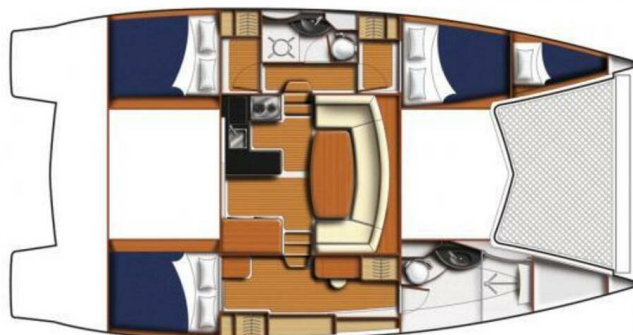

LEOPARD 39 PC

Musto (2014)

Power catamaran **Leopard 39 PC Musto**, built in **2014** is anchored in the **Budva, Montenegro, Montenegro**. It has **3 cabins**, can accommodate **6 + 2 people** and has **2 toilets**. Bed linen and kitchen equipment are included in the price.

Musto

Production year

2014

Length

39 ft

Cabins

3

Berths