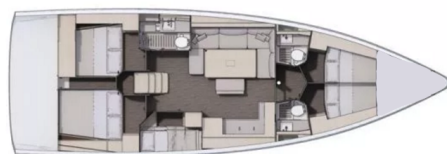

# DUFOUR 470

Nami (2023)

Sailing yacht Dufour 470 Nami, built in **2023** is anchored in the **Port of Denia, Alicante, Spain**. It has **5 cabins**, can accommodate **10 + 2 people** and has **3 toilets**. Bed linen and kitchen equipment are included in the price.