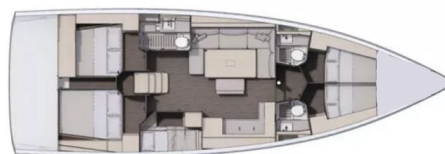

DUFOUR 470

Nami (2023)

Sailing yacht Dufour 470 Nami, built in **2023** is anchored in the **Port of Denia, Alicante, Spain**. It has **5 cabins**, can accommodate **10 + 2 people** and has **3 toilets**. Bed linen and kitchen equipment are included in the price.