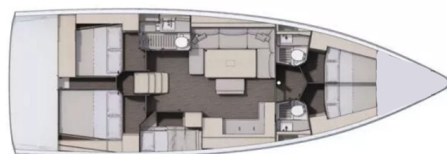

DUFOUR 470

Nami (2023)

Sailing yacht Dufour 470 Nami, built in 2023 is anchored in the Port of Denia, Alicante, Spain. It has 5 cabins, can accommodate 10 + 2 people and has 3 toilets. Bed linen and kitchen equipment are included in the price.